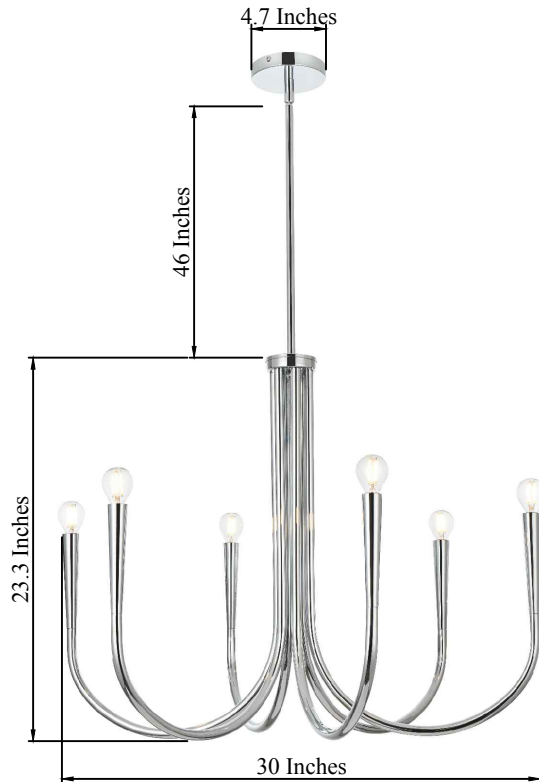

PRODUCT SPECIFICATION SHEET

Layne COLLECTION

Layne 6-Light Chrome Pendant Lamp

Chrome
Item No:LD722D30C

Dimensions

Canopy Size(in)	Ø 4.7" H1.0"
Chain/Rod Length	46"
Length	N/A
Width	Ø 30"
Height	23.3"
Maximum Height	71.4"

Specifications

Finish	4 Finishes
Material	Metal
Glass Color	N/A
Type	Pendant Lamp
Hanging Device	Rod
Voltage	110-125V
Dimmable	Yes
Warranty	1Year Limited
Shipment Type	Small Parcel

Bulb / Socket

Socket Type	E12
Number of Lights	6
Wattage/Bulb	40W
Included	No

Installation

Indoor/Outdoor	Indoor
Dry/Wet/Damp	Dry
Weight	8 LBS
Wire Length	56"
Safety Rating	ETL Listed

Black
Item No:LD722D30BK

Brass
Item No:LD722D30BR

Satin Gold
Item No:LD722D30SG

Available Finishes